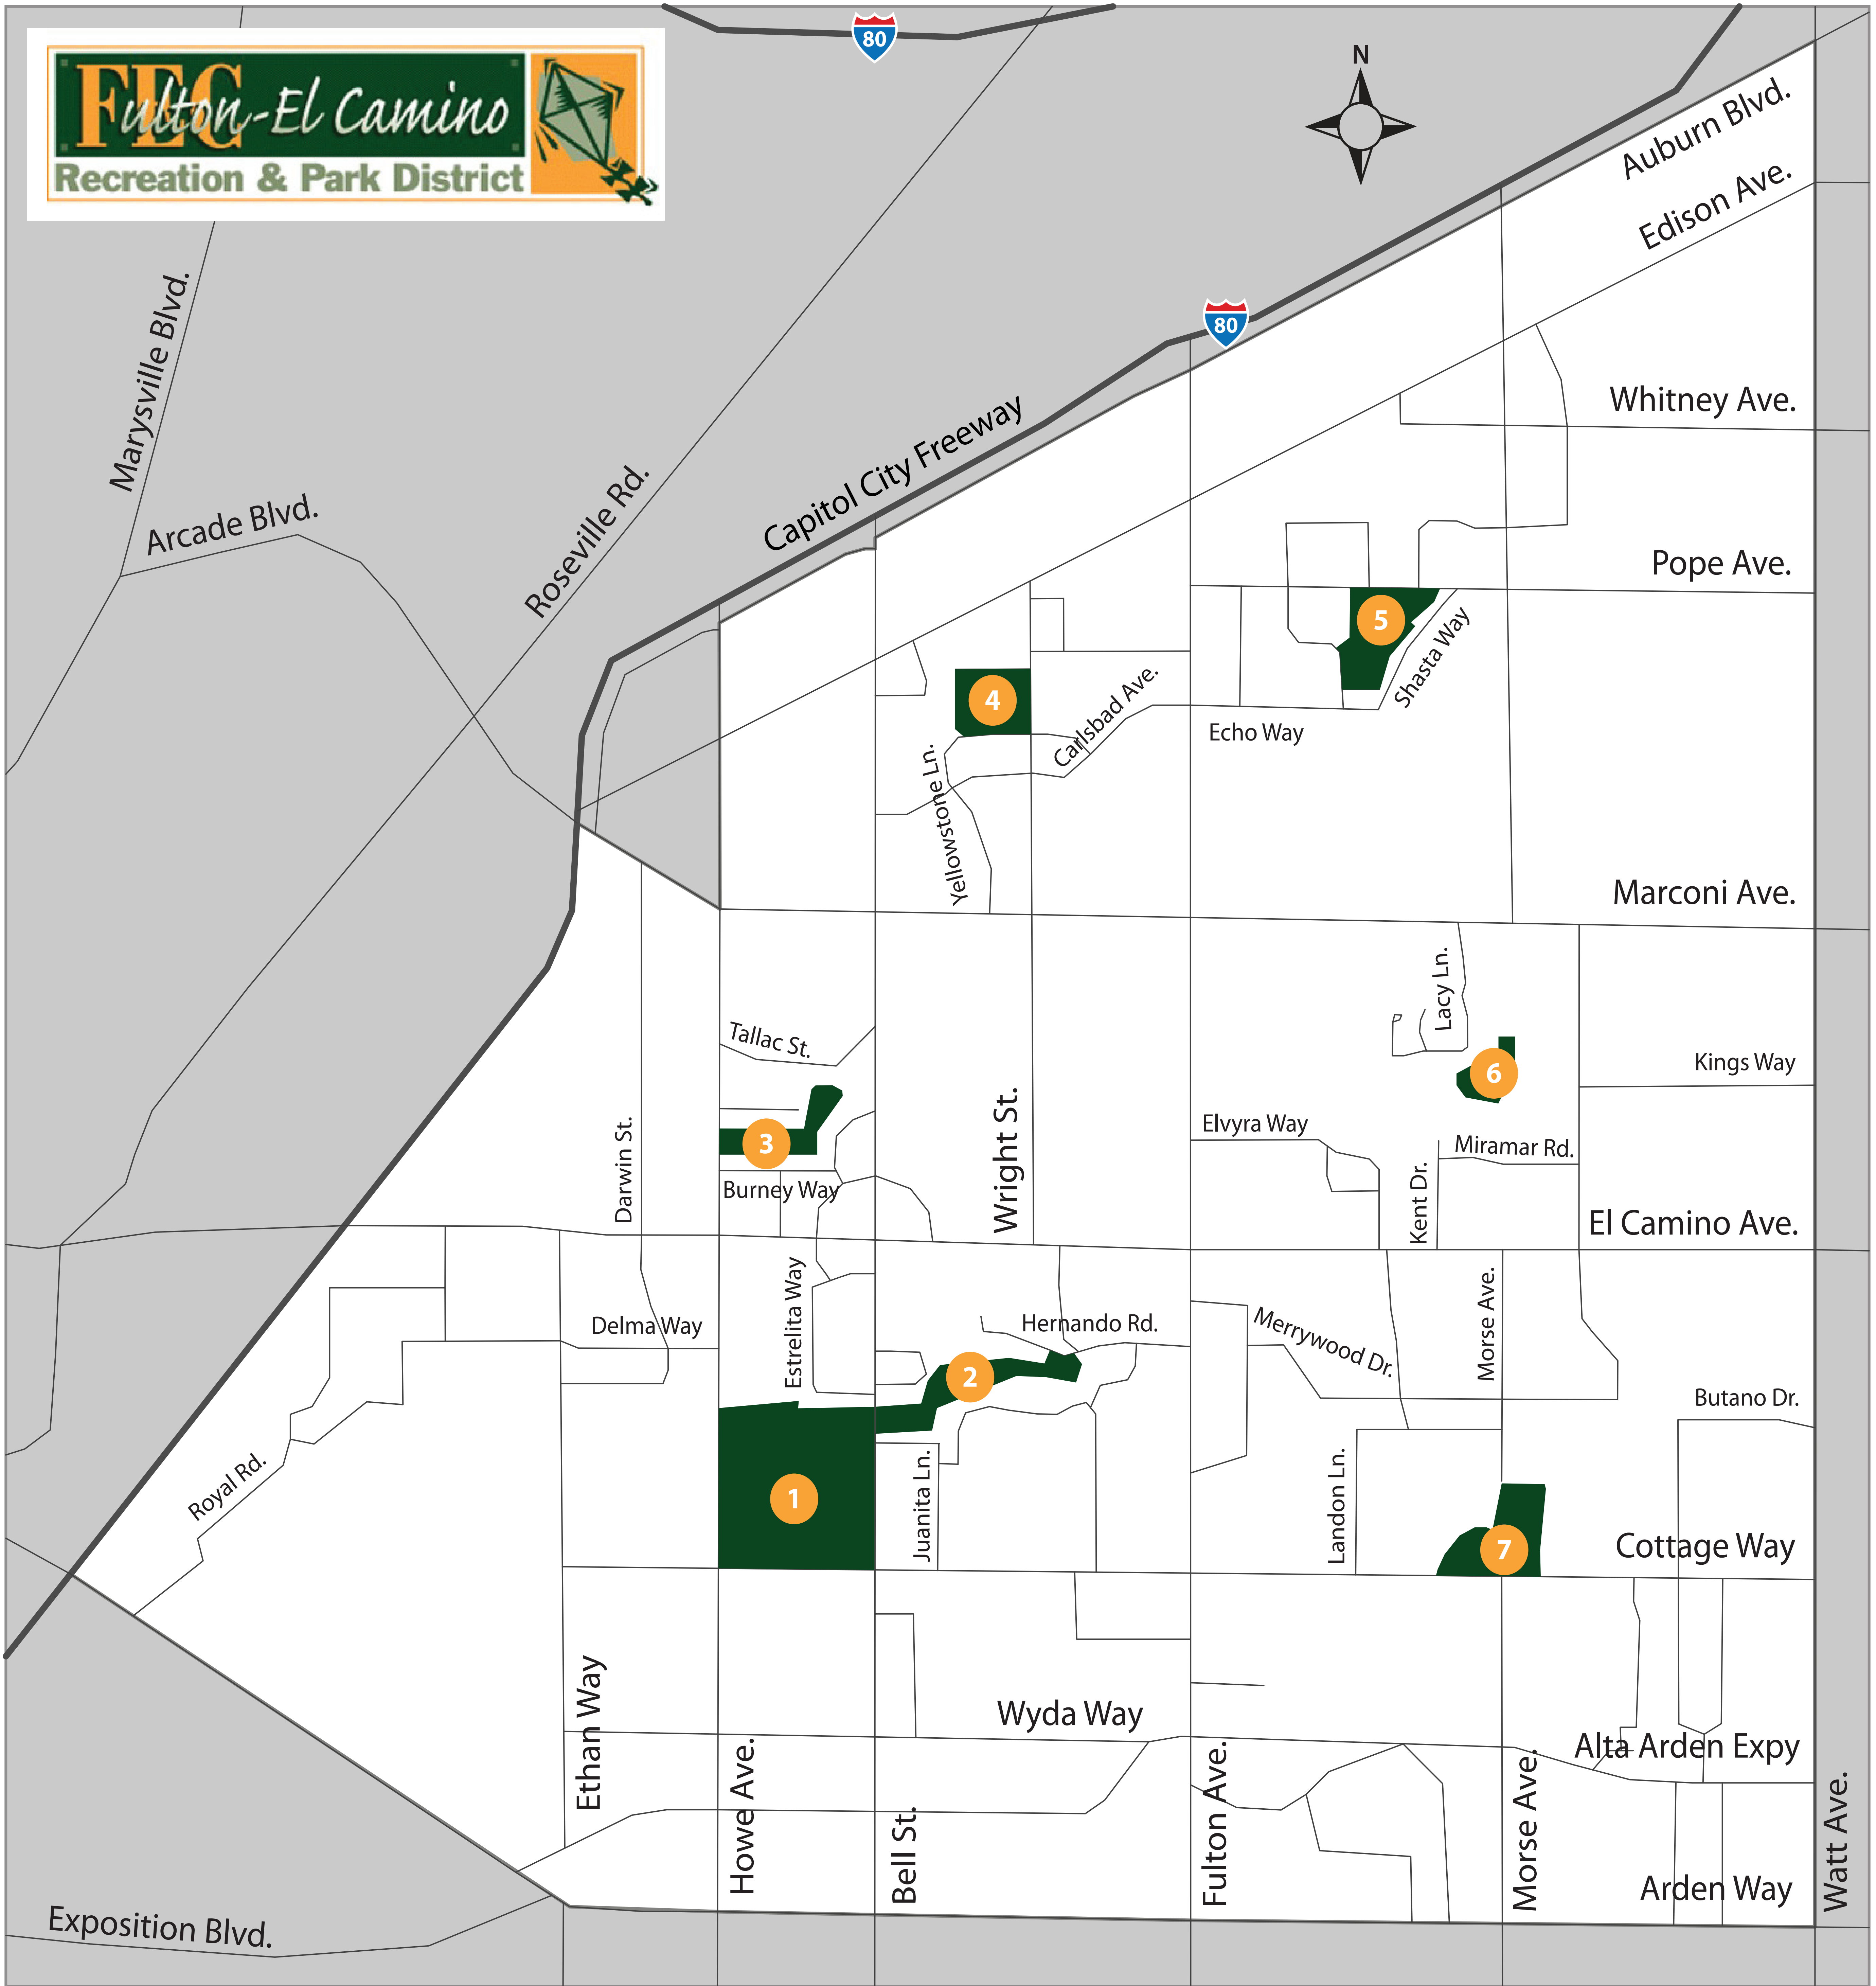

The Fulton El-Camino Recreation and Park District Map

The Fulton-El Camino Recreation and Park District Facilities Matrix		Average Dv/tpd. by FECRPD	Wheelchair Accessible	Ballfield with Backstop	Basketball Court	Children's Play Equipment	Soccer Field (Seasonal)	Tennis Courts	Volleyball Courts	Dog Park	Open Play Area	Nature Area	Off Street Parking	BBQs	Benches	Community Center	Picnic Table Areas	Restrooms in Park	Shade Shelters	Reservable Picnic Areas	Natural Water Feature	Splash Park	Swimming Pool	Disc Golf
PARKS																								
1. Howe Park 2201 Cottage Way	38.00	●	●		●	●	●	●	●	●			●	●	●	●	●	●	●	●				
2. Santa Anita 2000 Bell Street	7.70	●									●		●	●	●		●	●		●				●
3. Bellview 2600 Howe Avenue	4.30	●			●	●					●		●	●	●		●	●						
4. Bohemian 3131 Wright Street and Yellowstone Lane	8.20	●			●	●		●			●		●	●	●		●	●		●				
5. Seely 3000 Pope Avenue	5.20	●			●	●					●		●	●	●		●	●		●		●		
6. Creekside Nature Area 2641 Kent Drive	1.90	●										●									●			
7. Cottage 3097 Cottage Way	7.50	●				●		●			●		●	●	●		●	●		●			●	